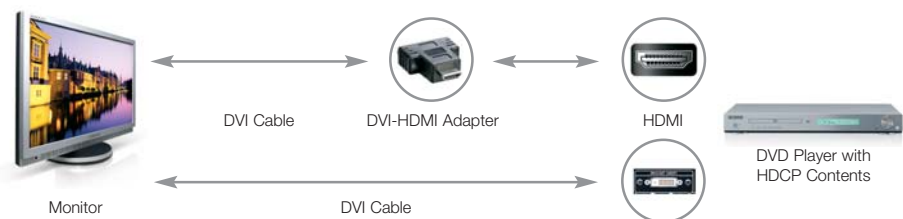

SyncMaster monitors are automatically powered by the main computer for greater convenience and power saving. Display Power Management Signaling (DPMS) ensures minimal power consumption (under 1W).

Wall and Arm Mountable

The VESA 75mm or 100mm wall mount compatible design provides maximum function and flexibility to fit into any working environment.

High-Bandwidth Digital Contents Protection (HDCP)

HDCP protects the integrity of the content that is transmitted to your TV and delivers quality, high-resolution images. All Samsung models support HDCP.